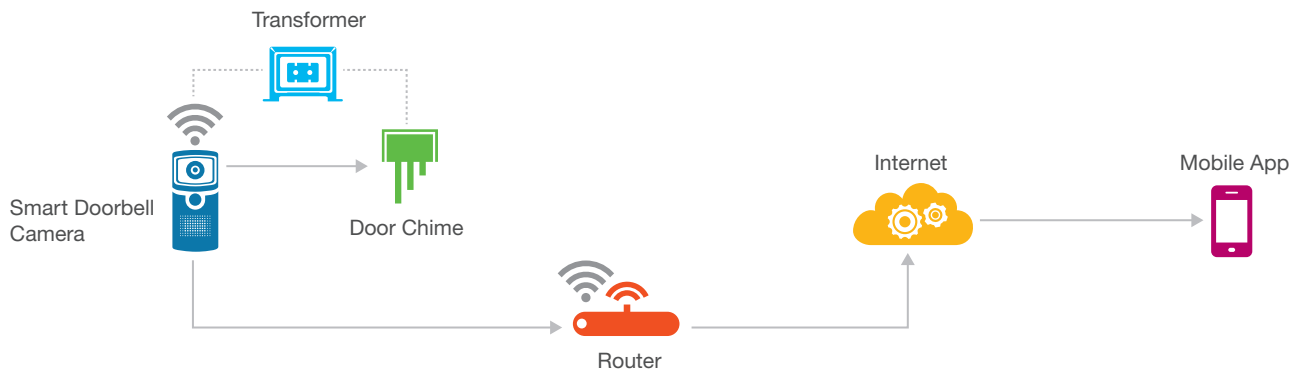

### Powerful App Included.

Every GoControl Smart Doorbell Camera comes with a smartphone app, available for multiple users and devices. With our Doorbell Camera and the app, you'll never worry about receiving important packages when you're not at home. Answer the door remotely and instruct the delivery person on your app. View your activity log for added monitoring and security, and never miss an alert or an event.

### Designed to Last the Life of Your System

Longer life, high performance in both hot and cold climates and professional install differentiates GoControl Smart Doorbell Camera from other doorbell camera brands. Using a tester minimizes troubleshooting and installation time to less than 10 minutes.

GoControl makes your house a smart home.

SEE

TALK

CONTROL

PEACE OF MIND

## System Diagram