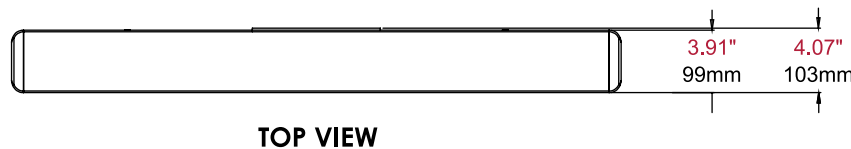

Compatible with all leading Outdoor TVs

SPK-060 Xtreme™ Outdoor Soundbar

Product Specifications

TV SIZE RANGE	42" (107cm) and Above
BUILT-IN CLASS D AMPLIFIER	Total System Power: 180 watts
SPL	103dB
CROSSOVER	Digital Signal Processing (DSP)
DRIVERS	(2) 3" (76mm) Aluminum Drivers
TWEETERS	(2) 1.5" (38mm) Titanium Domes

AUDIO INPUTS	(1) Analog 3.5mm Connector, (1) Bluetooth® 4.0 Input
ENVIRONMENTAL PROTECTION RATING	IP65
FREQUENCY RESPONSE	50Hz - 20kHz
OPERATING TEMPERATURE RANGE	-40° - 160°F (-40° - 71°C)
VESA®	400mm Wide Pattern
PRODUCT DIMENSIONS	38.09" x 3.91" x 4.07" (967 x 99 x 103mm)
PRODUCT WEIGHT	8.7lb (3.95kg)

Package Specifications

	PACKAGE SIZE (W x H x D)	PACKAGE SHIP WEIGHT	PACKAGE UPC CODE	PACKAGE CONTENTS	UNITS IN PACKAGE
SPK-060	38.09" x 3.91" x 4.07" (967 x 99 x 103mm)	14.52lb (6.59kg)	735029310372	Soundbar, (2) End Caps, Power Cable, 3.5 Analog Input Cable, Mounting Hardware, Quick Start Guide, 12 Button IR Remote, User Manual	1

All dimensions = inch (mm)

Architect Specifications

The Xtreme™ Outdoor Soundbar shall be a Peerless-AV model SPK-060 and shall be located where indicated on the plans. Assembly and installation shall be done according to instructions provided by the manufacturer.