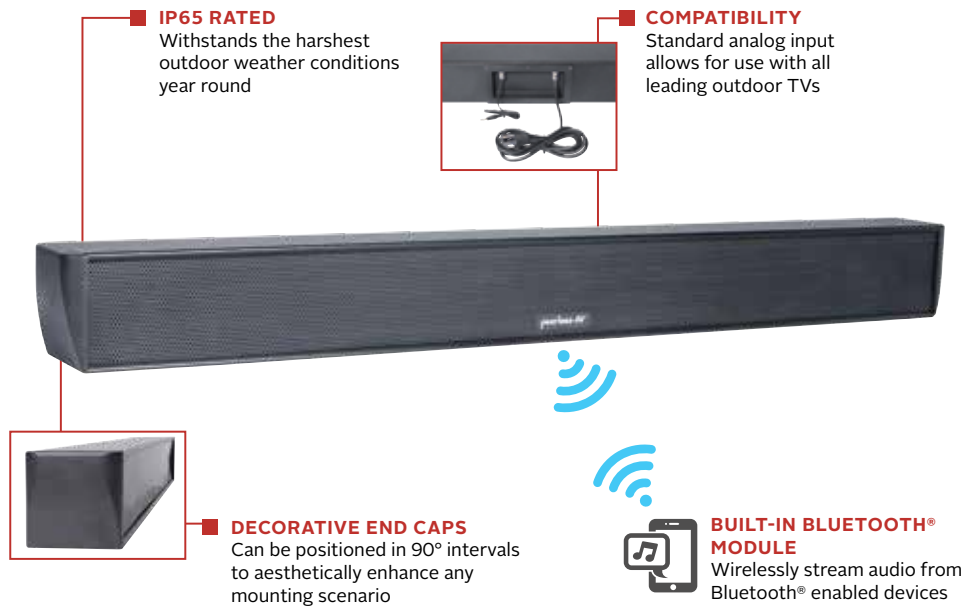

SPK-060

Xtreme™ Outdoor Soundbar

Immerse yourself in outdoor entertainment at its finest with the market's first amplified outdoor soundbar by Peerless-AV®. Whether there's rain, snow, ice or heat, the Xtreme™ Outdoor Soundbar stands up to the toughest elements brought on by Mother Nature. With features such as Bluetooth® compatibility and full range audio (50Hz - 20kHz), your outdoor entertainment experience gets an upgrade.

 Fits TVs
42"-80" **IP65**  **Bluetooth®**

WEATHER RESISTANT

The first amplified outdoor soundbar on the market, SPK-060, is built to withstand the most extreme outdoor elements while delivering the highest quality audio.

Additional Features

- ✓ Built-in Class D amplifier outputs 180W total system power
- ✓ IP65 rated aluminum enclosure features rubber gaskets at every seam that completely seal, isolate and protect the soundbar's electronics from the outside environment
- ✓ High quality drivers provide great sounding full range audio (50Hz - 20kHz)
- ✓ Control the power level, tone, and input selection with the 12 button IR remote control
- ✓ Easily mounts to the Peerless-AV® Xtreme™ line of weatherproof displays

Compatible with all leading Outdoor TVs

SPK-060 Xtreme™ Outdoor Soundbar

Product Specifications

TV SIZE RANGE	42" (107cm) and Above
BUILT-IN CLASS D AMPLIFIER	Total System Power: 180 watts
SPL	103dB
CROSSOVER	Digital Signal Processing (DSP)
DRIVERS	(2) 3" (76mm) Aluminum Drivers
TWEETERS	(2) 1.5" (38mm) Titanium Domes