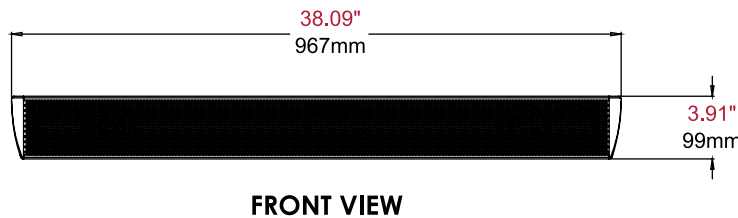

SPK-060 Xtreme™ Outdoor Soundbar

Product Specifications

TV SIZE RANGE	42" (107cm) and Above
BUILT-IN CLASS D AMPLIFIER	Total System Power: 180 watts
SPL	103dB
CROSSOVER	Digital Signal Processing (DSP)
DRIVERS	(2) 3" (76mm) Aluminum Drivers
TWEETERS	(2) 1.5" (38mm) Titanium Domes

AUDIO INPUTS	(1) Analog 3.5mm Connector, (1) Bluetooth® 4.0 Input
ENVIRONMENTAL PROTECTION RATING	IP65
FREQUENCY RESPONSE	50Hz - 20kHz
OPERATING TEMPERATURE RANGE	-40° - 160°F (-40° - 71°C)
VESA®	400mm Wide Pattern
PRODUCT DIMENSIONS	38.09" x 3.91" x 4.07" (967 x 99 x 103mm)
PRODUCT WEIGHT	8.7lb (3.95kg)

Package Specifications

	PACKAGE SIZE (W x H x D)	PACKAGE SHIP WEIGHT	PACKAGE UPC CODE	PACKAGE CONTENTS	UNITS IN PACKAGE
SPK-060	38.09" x 3.91" x 4.07" (967 x 99 x 103mm)	14.52lb (6.59kg)	735029310372	Soundbar, (2) End Caps, Power Cable, 3.5 Analog Input Cable, Mounting Hardware, Quick Start Guide, 12 Button IR Remote, User Manual	1

All dimensions = inch (mm)

Architect Specifications

The Xtreme™ Outdoor Soundbar shall be a Peerless-AV model SPK-060 and shall be located where indicated on the plans. Assembly and installation shall be done according to instructions provided by the manufacturer.

Visit peerless-av.com to see the complete line of AV solutions from Peerless-AV, including outdoor displays, wireless, kiosks, digital audio, display mounts, projector mounts, carts/stands, and a full assortment of accessories.

Peerless-AV
2300 White Oak Circle
Aurora, IL 60502 USA
(800) 865-2112
(630) 375-5100
Fax: (800) 359-6500

Peerless-AV Europe
Unit 3 Watford Interchange
Colonial Way, Watford
Herts, WD24 4WP
United Kingdom
+44 (0) 1923 200100
Fax: +44 (0) 1923 200101

Peerless-AV de México
Ave de las Industrias 413
Parque Industrial Escobedo
Escobedo, N.L.,
Mexico 66050
+52 (81) 8384-8300
Fax: +52 (81) 8384-8360