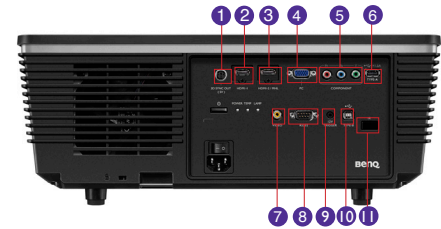

12.6" / 321 mm

6.5" / 167 mm

16.9" / 431 mm

INPUT / OUTPUT TERMINALS

- 1 3D sync out
- 2 HDMI -I
- 3 HDMI-2 / MHL
- 4 Computer in (D-sub 15pin)
- 5 Component Video in
- 6 USB Type A (1.5A Power)
- 7 Composite Video in (RCA)
- 8 RS232 (DB-9pin)
- 9 DC 12V Trigger
- 10 USB (Type B)
- 11 IR receiver