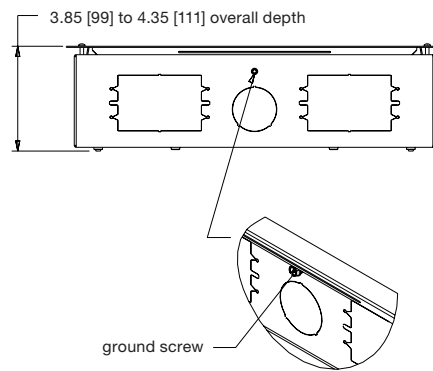

## PRX-WB-1414 basic dimensions

all dimensions in inches unless otherwise noted [all dimensions in brackets are in millimeters]

### LEVER LOCK SPACING PRX-WB-14X14 & PRX-WB-9X14

## PRX-WB-914 basic dimensions

all dimensions in inches unless otherwise noted [all dimensions in brackets are in millimeters]

without trim ring

without trim ring