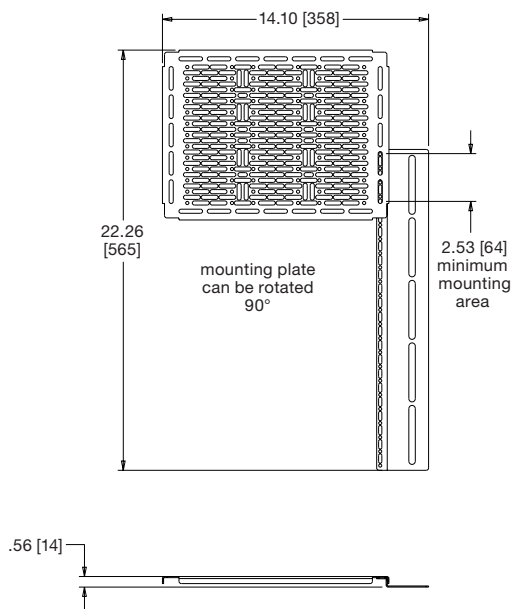

## PRX-WB-914 basic dimensions

all dimensions in inches unless otherwise noted [all dimensions in brackets are in millimeters]

without trim ring

without trim ring

### AC power kit

PRX-WB-914: qty. included 1  
PRX-WR-1414: qty. included 1

technical information:  
amps: 15a  
material: metal box  
volts (AC): 125v  
wire gauge: 12-14- AWG  
receptacle type: NEMA 5-15R  
number of receptacles: 2  
color: white  
mounts to the bottom of PRX-WB

## mounting plate & bracket basic dimensions

all dimensions in inches unless otherwise noted [all dimensions in brackets are in millimeters]

what **great systems** are built on.™

A brand of **legrand**

**MA**