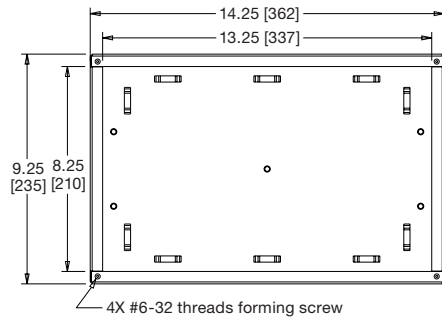

## PRX-WB-1414 basic dimensions

all dimensions in inches unless otherwise noted [all dimensions in brackets are in millimeters]

### LEVER LOCK SPACING PRX-WB-14X14 & PRX-WB-9X14

## PRX-WB-914 basic dimensions

all dimensions in inches unless otherwise noted [all dimensions in brackets are in millimeters]

without trim ring

without trim ring