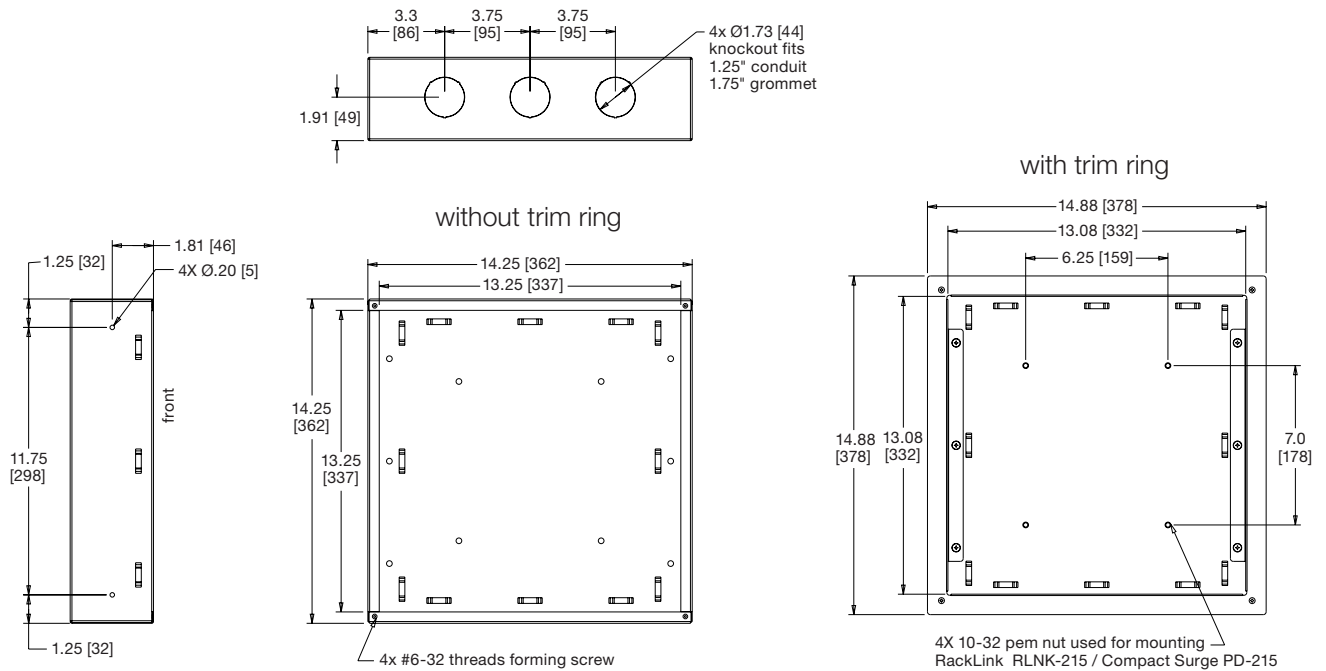

### options:

- Proximity Series Mounting Plate for small component accessory mounting shall be 9"H x 12"W, include a bracket to mount to the VESA monitor mounting pattern, and be model # PRX-MP-9X12

what **great systems** are built on.™

## PRX-WB-1414 basic dimensions

all dimensions in inches unless otherwise noted [all dimensions in brackets are in millimeters]