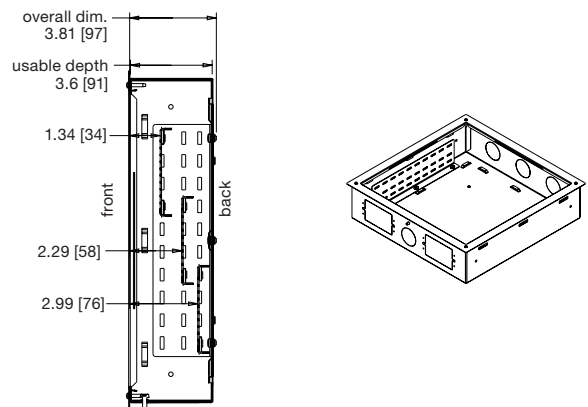

LEVER LOCK SPACING PRX-WB-14X14 & PRX-WB-9X14