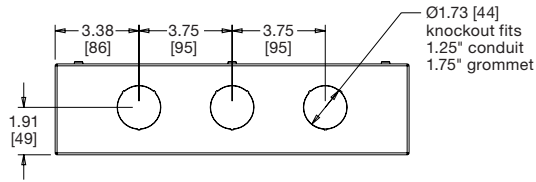

## PRX-WB-1414 basic dimensions

all dimensions in inches unless otherwise noted [all dimensions in brackets are in millimeters]

### LEVER LOCK SPACING PRX-WB-14X14 & PRX-WB-9X14

## PRX-WB-914 basic dimensions

all dimensions in inches unless otherwise noted [all dimensions in brackets are in millimeters]

without trim ring

without trim ring