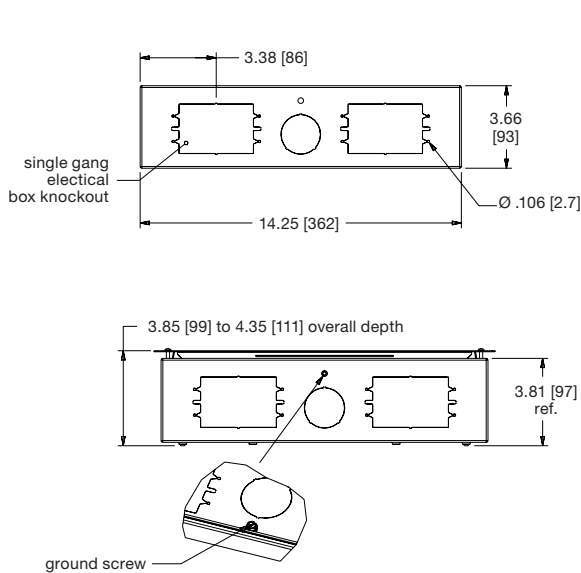

### options:

- Proximity Series Mounting Plate for small component accessory mounting shall be 9"H x 12"W, include a bracket to mount to the VESA monitor mounting pattern, and be model # PRX-MP-9X12

what **great systems** are built on.™

## PRX-WB-1414 basic dimensions

all dimensions in inches unless otherwise noted [all dimensions in brackets are in millimeters]