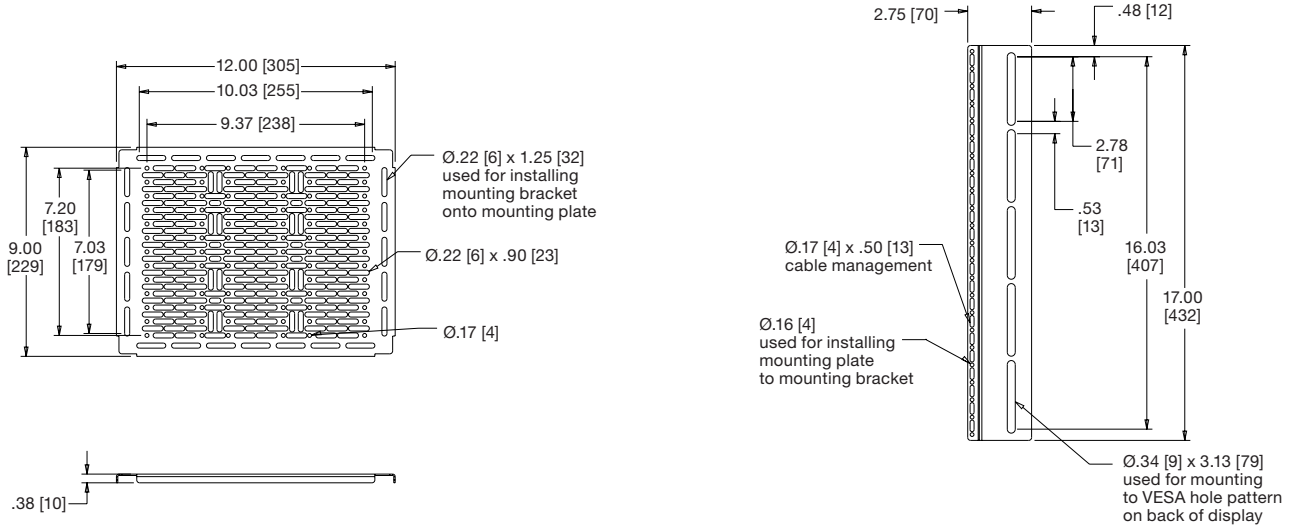

Proximity Series

mounting plate & bracket basic dimensions

all dimensions in inches unless otherwise noted [all dimensions in brackets are in millimeters]

what **great systems** are built on.™

A brand of **legrand**

MA

Middle Atlantic Products

middleatlantic.com | middleatlantic.ca