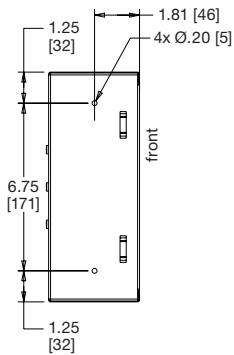

## PRX-WB-1414 basic dimensions

all dimensions in inches unless otherwise noted [all dimensions in brackets are in millimeters]

### LEVER LOCK SPACING PRX-WB-14X14 & PRX-WB-9X14

## PRX-WB-914 basic dimensions

all dimensions in inches unless otherwise noted [all dimensions in brackets are in millimeters]

without trim ring

without trim ring

## Lever Lock™ & AC power basic dimensions

all dimensions in inches unless otherwise noted [all dimensions in brackets are in millimeters]