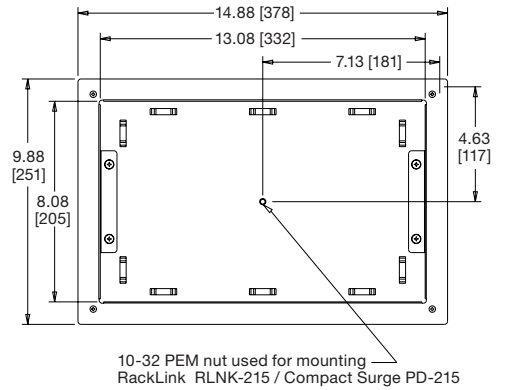

## PRX-WB-1414 basic dimensions

all dimensions in inches unless otherwise noted [all dimensions in brackets are in millimeters]

### LEVER LOCK SPACING PRX-WB-14X14 & PRX-WB-9X14

## PRX-WB-914 basic dimensions

all dimensions in inches unless otherwise noted [all dimensions in brackets are in millimeters]

without trim ring

without trim ring