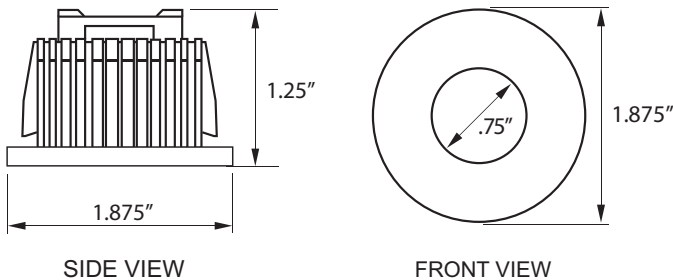

ORDERING Example: **IL-LUMI-WW-D-BLK** = Mini Downlight, Warm White, Dimmable with Black Housing

MODEL	COLOR TEMP	DIMMABLE	HOUSING COLOR
IL-LUMI	[ ]	[ ]	[ ]
3 Watt / 12 VDC LED MINI DOWNLIGHT	WW - Warm White 3000K CW - Cool White 5000K	D - Dimmable N - Non-Dimmable	WH - White Housing BLK - Black Housing