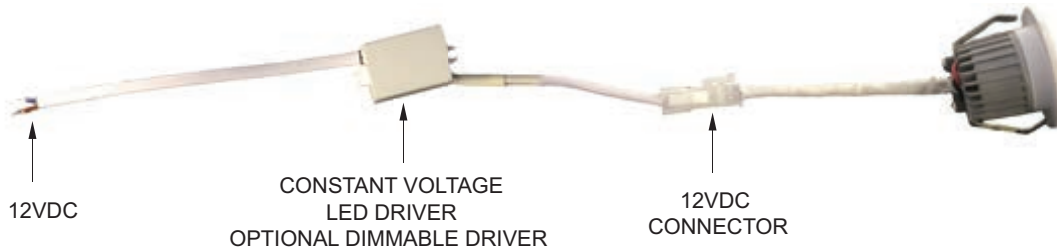

ORDERING Example: **IL-LUMI-WW-D-BLK** = Mini Downlight, Warm White, Dimmable with Black Housing

MODEL	COLOR TEMP	DIMMABLE	HOUSING COLOR
IL-LUMI	[ ]	[ ]	[ ]
3 Watt / 12 VDC LED MINI DOWNLIGHT	WW - Warm White 3000K CW - Cool White 5000K	D - Dimmable N - Non-Dimmable	WH - White Housing BLK - Black Housing