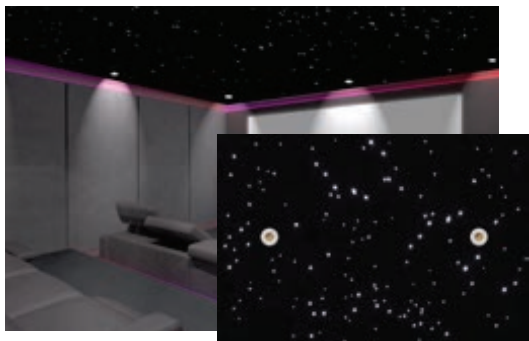

## IL-LUMI

Flush mount mini downlight

2" diameter

EPIC SKY Star Panel with  
2 LUMI MINI DOWNLIGHTS  
(white housing shown)